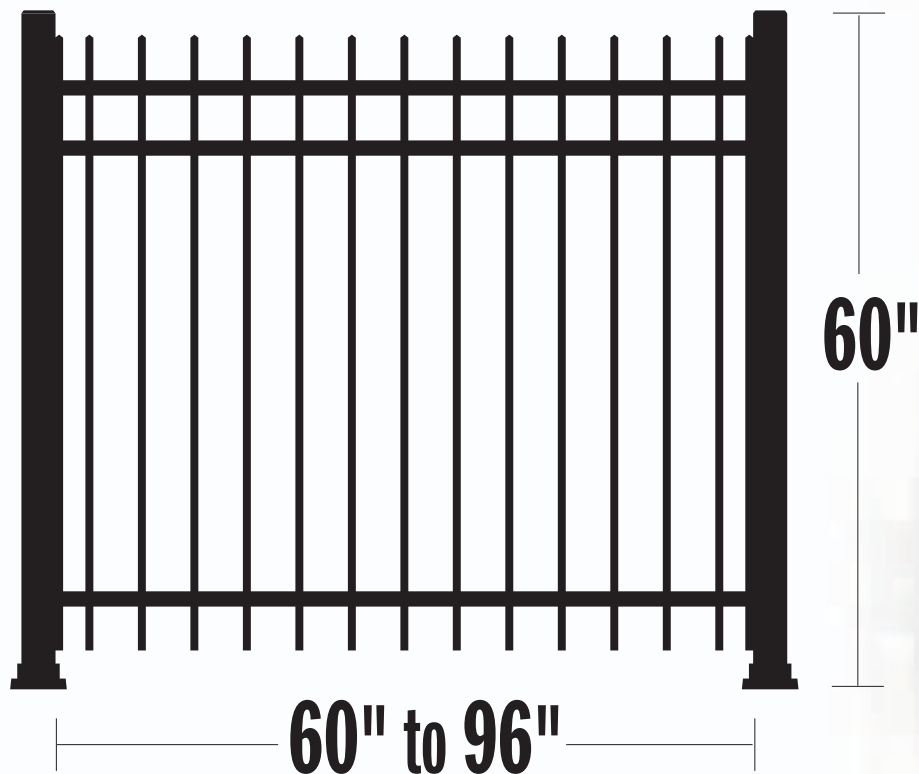

CONTRACTOR

ORNAMENTAL FENCING

Imperial
Kool-Ray™

*Good Fences Make Good Neighbors...
and Happy Customers!*

Now you can add elegant ornamental yard fencing to your product line. This classic, yet contemporary, design adds beauty and personality to any property and it's from Imperial Kool-Ray so you know it's a good fence destined to make good customers!

Imperial's new aluminum ornamental fence product enables you to offer a professional-grade product with features and benefits far superior to the vinyl and wood options. Aluminum is stronger and far more durable than vinyl or wood. Of course, aluminum is naturally rust-free, but Imperial's baked-on black powder coat finish completely eliminates future painting.

CONTRACTOR

ORNAMENTAL FENCING

Imperial
Kool-Ray™

FEATURES & BENEFITS

- Aluminum construction for strong, rust-free service – no red rust stains
- Maintenance free
- No painting or staining
- Will not warp, crack or fade with time
- Lightweight for easy handling and installation
- Black powder coat finish is durable, attractive and never needs painting
- 2" and 3" posts available
- Fully assembled fence sections available from 60" to 96" length by 60" high
- Custom built for a quick and efficient installation